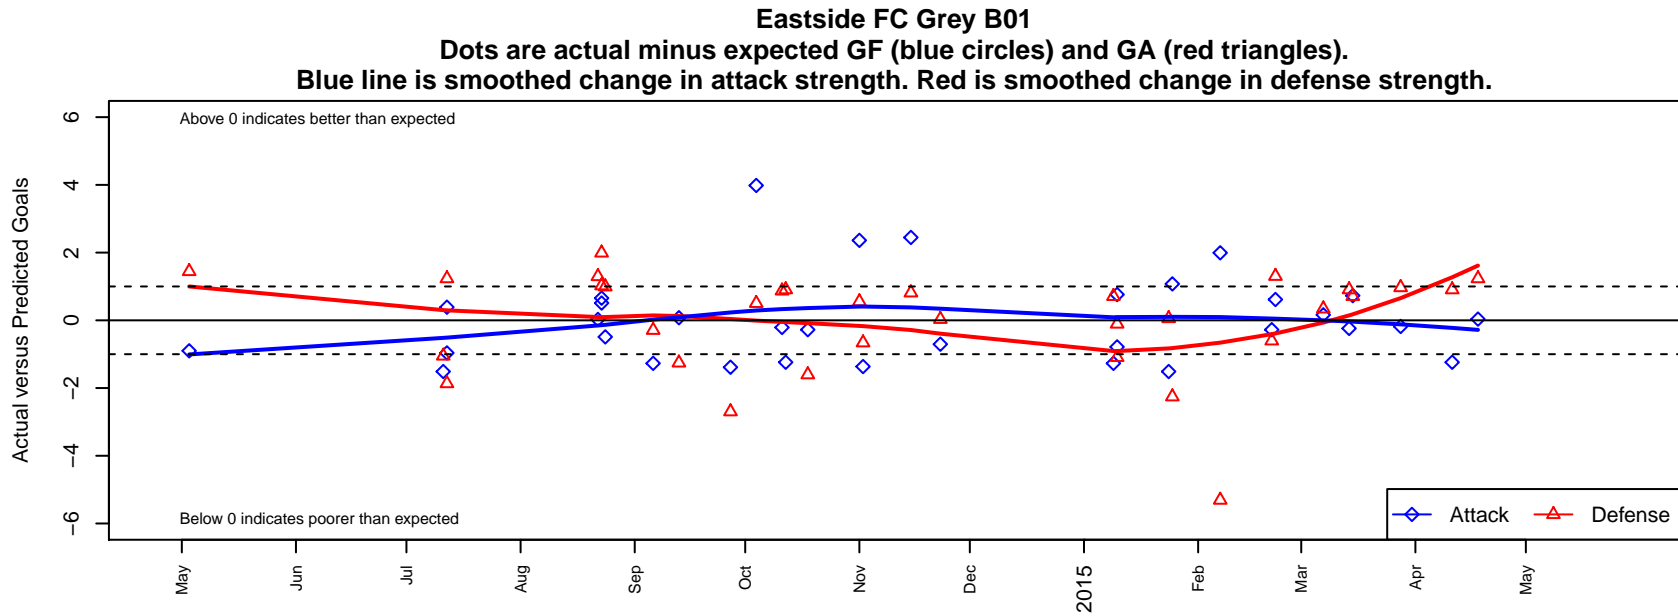

Eastside FC Grey B01

Eastside FC
 Preston, WA
 B01 total strength=842
 attack=1.22 defense=1.1
 fall league = RCL B01 Div 4
 spr league = Win RCL B01 Div 4

alt names used:
 40 Eastside FC BU13 01 Grey
 Eastside FC B01 Grey D
 Eastside FC Grey [B01]
 Eastside FC BU13 Grey
 Eastside FC B01 Grey D
 Eastside FC B01 Grey D

**attack and defense variance (black dot)
relative to other teams
and top 10 in region**

**attack and defense rating
relative to others at age
and all opponents in last 13 months**

Performance relative to 13 month average